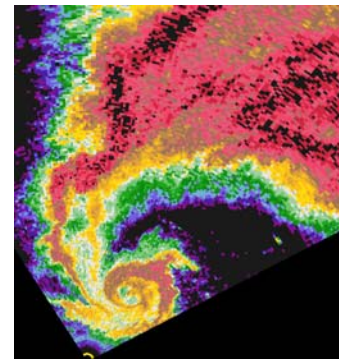

Wireless Link

**DOW scans  
inside tornado, mapping 3D  
winds and debris**

**Get real-time DOW data**

Ultra-high-resolution wind maps inside tornado and thunderstorms where eye cannot see.

Intensity of tornado -- Actual wind speeds -- is it F2 or F5?

**Multiple vortices** -- Multiple tornadoes

Multiple tornado eyes

Size -- track

RFD -- Hook

**DOWs see otherwise invisible details inside clouds and tornadoes**